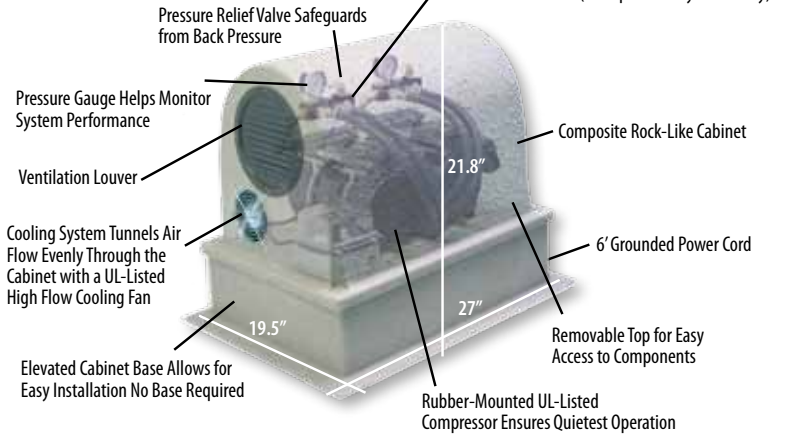

SilentAir™ Cabinets & Compressors

SilentAir™ Large Composite Cabinet

For AM80 & AM100

Air Flow Regulator & Brass Ball Valves Adjust Flow to Individual Diffusers (Multiple Plate Systems Only)