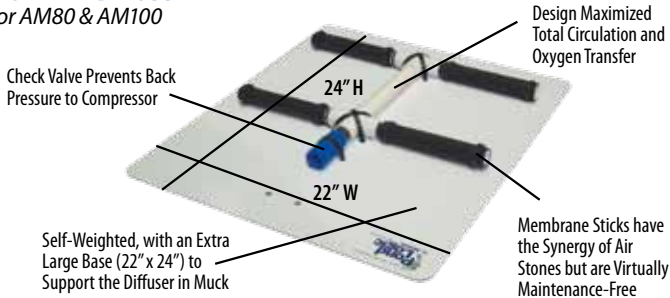

Pond Logic® by Airmax® Presents:
Large Lake Aeration Systems
For Ponds & Lakes

SilentAir™ Cabinets & Compressors

SilentAir™ Large Composite Cabinet

For AM80 & AM100

Air Flow Regulator & Brass Ball Valves Adjust Flow to Individual Diffusers (Multiple Plate Systems Only)

ProAir™ Membrane Stick Diffuser Plates

ProAir™-4 Diffuser

For AM80 & AM100

EasySet™ Airline

Self-Weighted:

- No bricks, weights or ties needed.
- Kink-free, fish hook resistant & trouble free.

Direct Burial:

- Use from power source to pond's edge if power not at shore; up to 1,000 feet away.

AM80 • Aerates Ponds up to 4 Acres

AM80 Includes:

- Four ProAir™-4 Self-Weighted Diffuser Plate
- Large SilentAir™ Composite Cabinet w/ Cooling Fan
- Two 1/5 HP SilentAir™ Rocking Piston Compressors w/ Double Manifold Assembly
- Airline Sold Separately